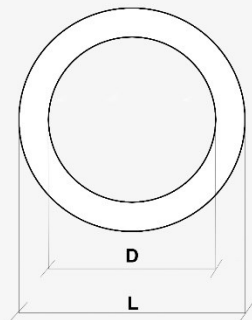

Drawings

Mareli Ltd

LED Module Configuration - Low Voltage Solution

Lumen Output	CCT	Power	Efficiency	Dimensions	Purchase Code
lm	K	W	lm/W	mm	

Range of Elisa 600x470x65 - Controlled via DIP Switch Driver

3400	4000	27	125	L- 600	Elisa R -S/P 600x470x65-up to 50watts /up to 6100Lm/9.4/IP40MPF_W/B/G
6100		50	122	D- 470	

Range of Elisa 860x730x65 - Controlled via DIP Switch Driver

5000	4000	41	123	L- 860	Elisa R -S/P 860x730x65-up to 80 watts /up to 9200Lm/9.4/IP40MPF_W/B/G
9200		80	115	D- 730	

Range of Elisa 1120x990x65 - Controlled via DIP Switch Driver

6800	4000	56	122	L- 1120	Elisa R -S/P 1120x990x65-up to 110watts /up to 12300Lm/9.4/IP40MPF_W/B/G
12300		110	112	D- 990	

LED Strips Configuration - 24 V Solution

Lumen Output	CCT	Power	Efficiency	Dimensions	Purchase Code
lm	K	W	lm/W	mm	

Range of Elisa 600x470x65

3100	4000	38	82	L- 600	Elisa R -S/P 600x470x65-up to 60watts /up to 4900Lm/11.4/IP40MPF_W/B/G
4900		60	82	D- 470	

Range of Elisa 860x730x65

4600	4000	56	82	L- 860	Elisa R -S/P 860x730x65-up to 90 watts /up to 7400Lm/11.4/IP40MPF_W/B/G
7400		90	82	D- 730	

Range of Elisa 1120x990x65

6100	4000	74	82	L- 1120	Elisa R -S/P 1120x990x65-up to 110watts /up to 9100Lm/11.4/IP40MPF_W/B/G
9100		110	82	D- 990	

Indirect Lighting Distribution on request*

* Other Dimensions on request

Production tolerance of luminous flux and efficiency $\pm 10\%$