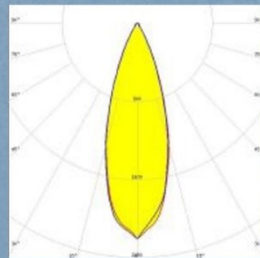

Dary Downlight

Unique from every Angle

Recessed Version

Mareli Ltd

Light in a controlled way

UGR<19; UGR<16 on request*

Changeable Reflector and Lenses

Available Light Distribution Angles:

80° Standart; 50°, 35° and Assymetric on request

80°

50°

35°

Assymmetric

A wide distribution optic range, limited luminance levels and high glare reduction ensure a pleasant sense of light for a maximum visual comfort.