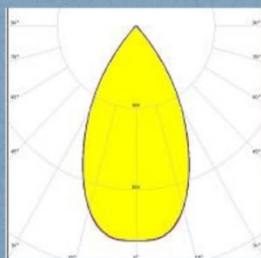

Dary Downlight

Unique from every Angle

Recessed Version

Mareli Ltd

Light in a controlled way

UGR<19; UGR<16 on request*

Changeable Reflector and Lenses

Available Light Distribution Angles:

80° Standart; 50°, 35° and Assymetric on request

80°

50°

35°

Assymmetric

A wide distribution optic range, limited luminance levels and high glare reduction ensure a pleasant sense of light for a maximum visual comfort.