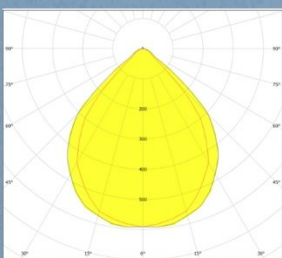

Dary Downlight

Unique from every Angle

Recessed Version

Mareli Ltd

Light in a controlled way

UGR<19; UGR<16 on request*

Changeable Reflector and Lenses

Available Light Distribution Angles:

80° Standart; 50°, 35° and Assymetric on request

80°

50°

35°

Assymmetric

A wide distribution optic range, limited luminance levels and high glare reduction ensure a pleasant sense of light for a maximum visual comfort.