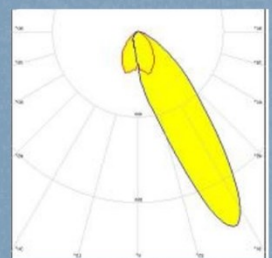

80° Standart; 50°, 35° and Assymetric on request

80°

50°

35°

Assymmetric

A wide distribution optic range, limited luminance levels and high glare reduction ensure a pleasant sense of light for a maximum visual comfort.