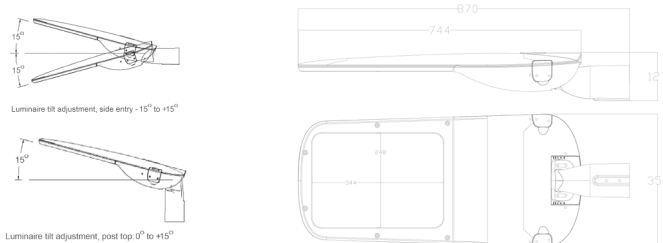

ViasXL-120-17660/9.4/IP66CGG

ViasXL	Name of series
120	Power (W)
17660	Net lumen output
9.4	ECG TCI; CCT: 4000K
9dali.4	ECG TCI DALI; CCT: 4000K
IP66	Ingress protection
CG	Clear glass
G	Grey color