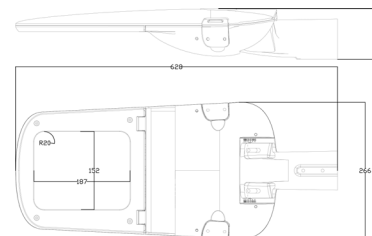

ViasS-30-4320/9dali.4/IP66CGG

ViasS	Name of series
30	Power (W)
4320	Net lumen output
9.4	ECG TCI; CCT: 4000K
9dali.4	ECG TCI DALI; CCT: 4000K
IP66	Ingress protection
CG	Clear glass
G	Grey color