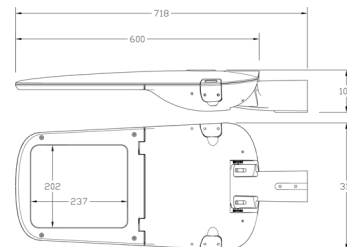

CODE	OPTICAL SYSTEM	POWER	DALI	LIGHT SOURCE	NET LUMEN OUTPUT	COLOR RENDERING INDEX	COLOR TEMPERATURE	DIMENSIONS	WEIGHT
	DIFFUSER	(W)			(lm)	(Ra)	(K)	(mm)	(KG)
	GLASS LENSES								
ViasL-80-11440/9.4/IP66CGG	+	80		LED	11440	>80	4000	718 x 311 x 103	6.20
ViasL-80-11440/9dali.4/IP66CGG	+	80	+	LED	11440	>80	4000	718 x 311 x 103	6.20
ViasL-90-12600/9.4/IP66CGG	+	90		LED	12600	>80	4000	718 x 311 x 103	6.20
ViasL-90-12600/9dali.4/IP66CGG	+	90	+	LED	12600	>80	4000	718 x 311 x 103	6.20
ViasL-100-13800/9.4/IP66CGG	+	100		LED	13800	>80	4000	718 x 311 x 103	6.20
ViasL-100-13800/9dali.4/IP66CGG	+	100	+	LED	13800	>80	4000	718 x 311 x 103	6.20
ViasL-110-14960/9.4/IP66CGG	+	110		LED	14960	>80	4000	718 x 311 x 103	6.20
ViasL-110-14960/9dali.4/IP66CGG	+	110	+	LED	14960	>80	4000	718 x 311 x 103	6.20