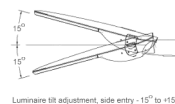

ViasS-30-4320/9dali.4/IP66CGG

ViasS	Name of series
30	Power (W)
4320	Net lumen output
9.4	ECG TCI; CCT: 4000K
9dali.4	ECG TCI DALI; CCT: 4000K
IP66	Ingress protection
CG	Clear glass
G	Grey color

Luminaire tilt adjustment, post top 0° to +15°