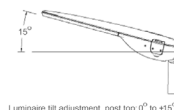

ViasM-60-8640/9dali.4/IP66CGG

ViasM	Name of series
60	Power (W)
8640	Net lumen output
9.4	ECG TCI; CCT: 4000K
9dali.4	ECG TCI DALI; CCT: 4000K
IP66	Ingress protection
CG	Clear glass
G	Grey color