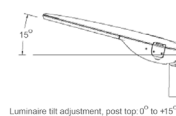

ViasL-80-11440/9.4/IP66CGG

ViasL	Name of series
80	Power (W)
11440	Net lumen output
9.4	ECG TCI; CCT: 4000K
9dali.4	ECG TCI DALI; CCT: 4000K
IP66	Ingress protection
CG	Clear glass
G	Grey color