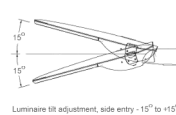

ViasL-80-11440/9.4/IP66CGG

ViasL	Name of series
80	Power (W)
11440	Net lumen output
9.4	ECG TCI; CCT: 4000K
9dali.4	ECG TCI DALI; CCT: 4000K
IP66	Ingress protection
CG	Clear glass
G	Grey color