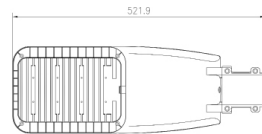

ViasXS-16-2240/9.4/IP65CGG

ViasXS	Name of series
16	Power (W)
2240	Net lumen output
9.4	ECG TCI; CCT: 4000K
9dali.4	ECG TCI DALI; CCT: 4000K
IP65	Ingress protection
CG	Clear glass
G	Grey color

CODE	OPTICAL SYSTEM	POWER	DALI	LIGHT SOURCE	NET LUMEN OUTPUT	COLOR RENDERING INDEX	COLOR TEMPERATURE	DIMENSIONS	WEIGHT
	DIFFUSER GLASS LENSES	(W)			(lm)	(Ra)	(K)	(mm)	(KG)
ViasXS-16-2240/9.4/IP65CGG	+	16		LED	2240	>80	4000	522 x 180 x 80	2.40
ViasXS-16-2240/9dali.4/IP65CGG	+	16	+	LED	2240	>80	4000	522 x 180 x 80	2.40
ViasXS-26-3640/9.4/IP65CGG	+	26		LED	3640	>80	4000	522 x 180 x 80	2.40
ViasXS-26-3640/9dali.4/IP65CGG	+	26	+	LED	3640	>80	4000	522 x 180 x 80	2.40