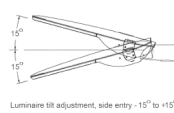

ViasM-60-8640/9dali.4/IP66CGG

ViasM	Name of series
60	Power (W)
8640	Net lumen output
9.4	ECG TCI; CCT: 4000K
9dali.4	ECG TCI DALI; CCT: 4000K
IP66	Ingress protection
CG	Clear glass
G	Grey color