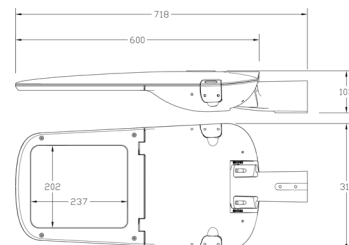

CODE	OPTICAL SYSTEM	POWER	DALI	LIGHT SOURCE	NET LUMEN OUTPUT	COLOR RENDERING INDEX	COLOR TEMPERATURE	DIMENSIONS	WEIGHT
	DIFFUSER GLASS LENSES	(W)			(lm)	(Ra)	(K)	(mm)	(KG)
ViasM-60-8640/9.4/IP66CGG	+	60		LED	8640	>80	4000	718 x 311 x 103	6.20
ViasM-60-8640/9dali.4/IP66CGG	+	60	+	LED	8640	>80	4000	718 x 311 x 103	6.20
ViasM-70-9940/9.4/IP66CGG	+	70		LED	9940	>80	4000	718 x 311 x 103	6.20
ViasM-70-9940/9dali.4/IP66CGG	+	70	+	LED	9940	>80	4000	718 x 311 x 103	6.20