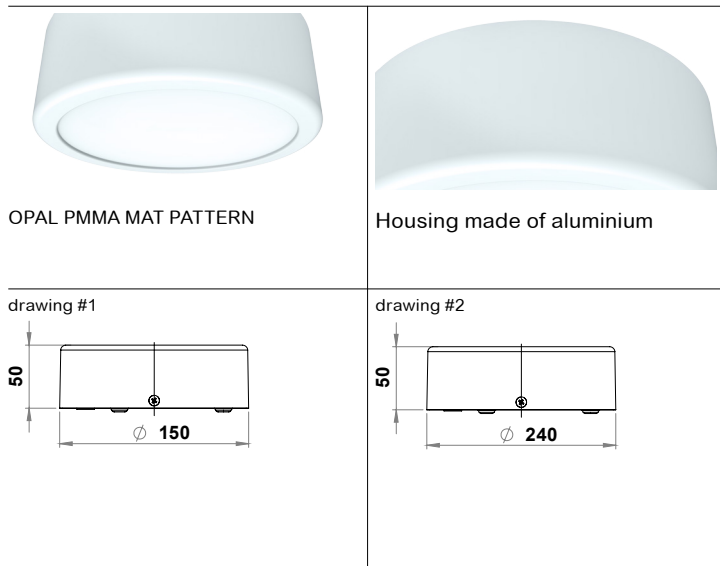

MIA

SURFACE
OPAL

LED

ECG

IP20

5 years
warranty

50,000 hrs
L80/B10
Ta=25°C

220-240V
50-60Hz

CE

Mia

MIA Small
Surface / On wall

MIA Large
Surface / On wall

LIGHT OUTPUT	960 lm	1880 lm
EFFICIENCY	74 lm/W	92 lm/W
WIRING	220-240V, 50-60Hz	220-240V, 50-60Hz
CCT	3000 - 4000K	3000 - 4000K
CRI	≥ 80 Ra	≥ 80 Ra
MATERIALS		
> Housing	Aluminium	Aluminium
> Diffuser	Opal PMMA Mat Pattern	Opal PMMA Mat Pattern
LIGHT DISTRIBUTION	Direct	Direct
ACCESSORIES	N/A	N/A